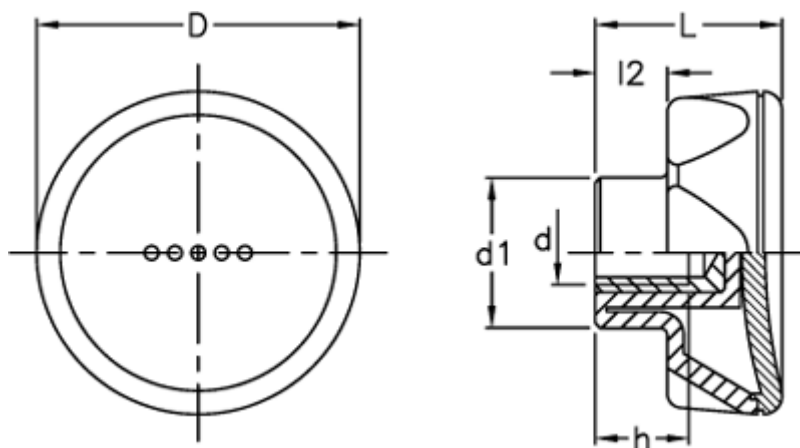

Article number: 23052212211

Description: E+G Lobe knob
ELK.45-B M6-C1 black centre cap

Measures

D	= 45
d1	= 21.0
d 6H	= M6
h	= 12
L	= 26
l2	= 10